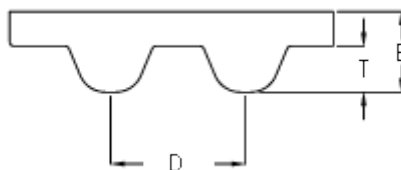

Data Sheet

Article number: 602932750092

Description: Gates timing belt POWERGRIP®
GTX 608 8MX 85

Measures

D (Pitch)	= 8
Height B mm	= 5.6
Height T mm	= 3.4
Length	= 608
Number of teeth	= 76
Type	= 608 8MX 85
Width	= 85